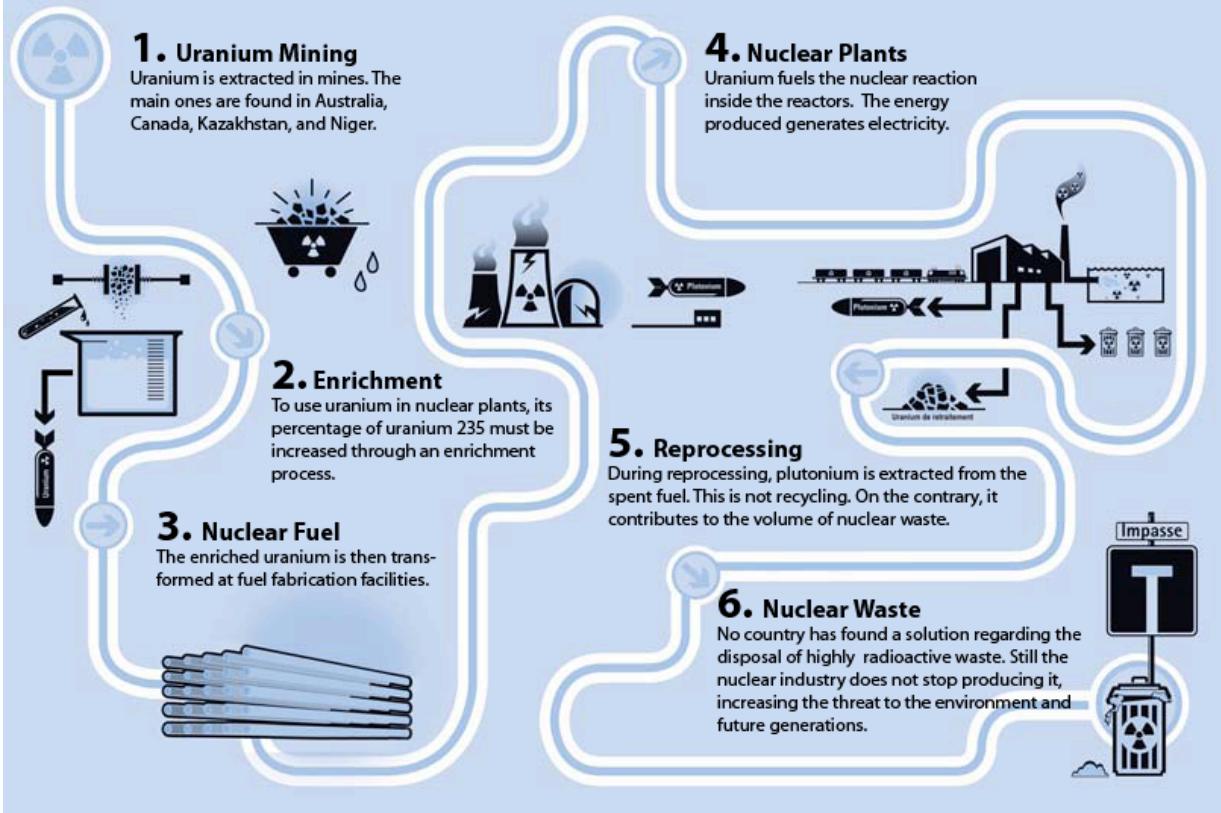

CIVIL AND MILITARY NUCLEAR GO HAND IN HAND!

dangerous liaisons: from civil to military nuclear.

US OPERATING NUCLEAR REACTORS

San Onofre has been closed for good, due to leaking cooling tubes with unknown cause.